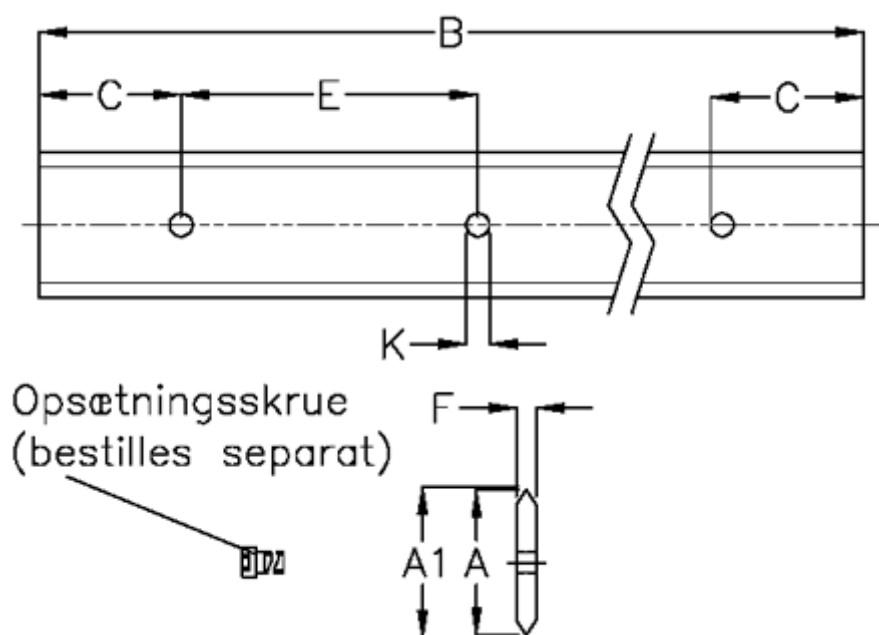

Article number: 0591231976
 Description: Hepco SL2 spacer slide
 SS S 35-1976

Measures

A	= 35	K	= 7.0
A1	= 35.81	Weight kg/1000	= 1300
B	= 1976		
C	= 43.0		
E	= 90		
F	= 4.7		
For bearing	= 25		
For screw	= M6x16		